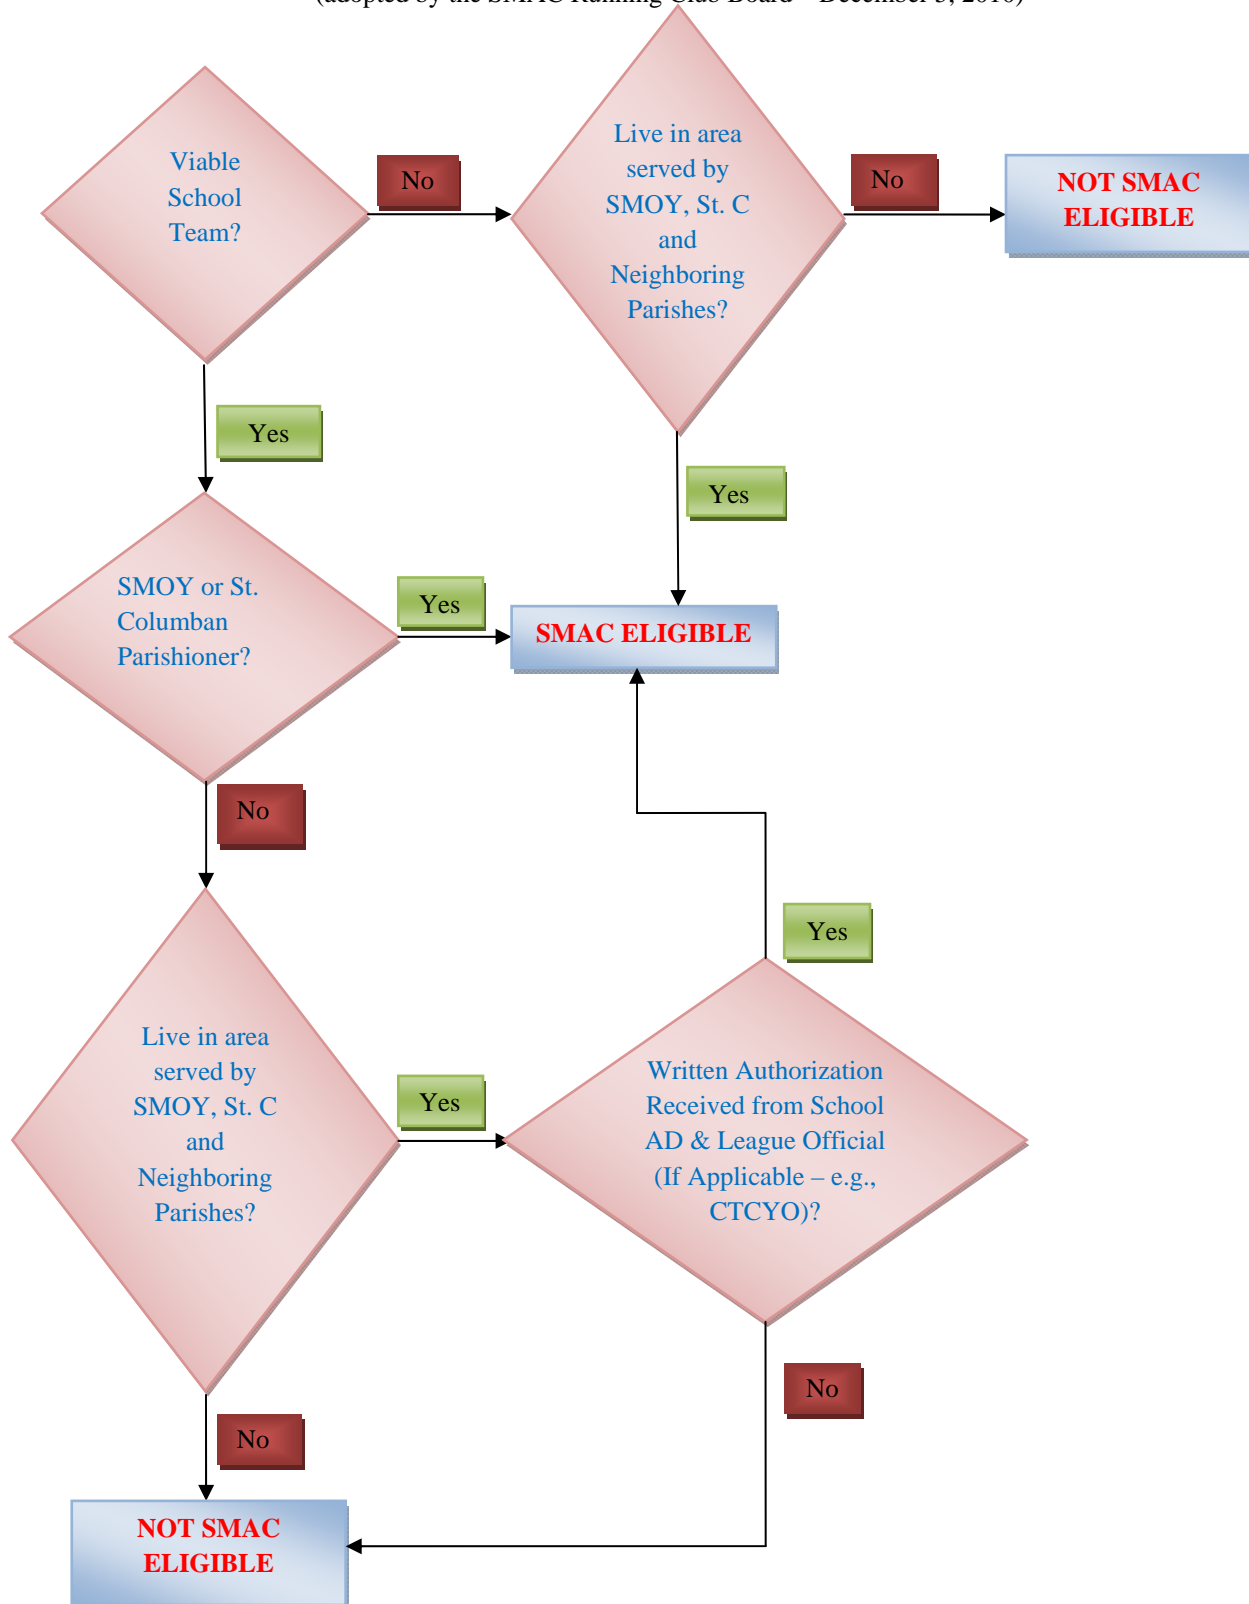

SMAC Track & XC Eligibility Decision Model for Athletes Who Are Neither Students of St. Margaret of York nor St. Columban Schools

(adopted by the SMAC Running Club Board – December 5, 2010)

Neighboring Parishes: St. Phillips, St. Gertrude, St. Susanna, All Saints, St. Michael, Good Shepherd, St. Andrew-St. Elizabeth Ann Seton